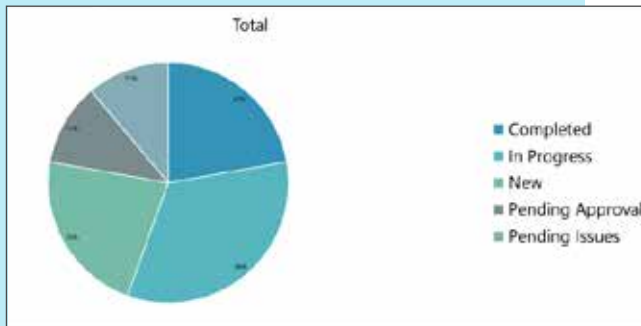

# إدارة المشاريع والمحفظة

| User   | Project | Total Estimated Hours | Total Actual Hours |
|--------|---------|-----------------------|--------------------|
| User 1 | P1      | 15                    | 12                 |
| User 1 | P2      | 16                    | 13                 |
| User 1 | P3      | 17                    | 14                 |
| User 1 | P4      | 18                    | 15                 |
| User 2 | P5      | 19                    | 16                 |
| User 2 | P6      | 20                    | 17                 |
| User 2 | P7      | 21                    | 18                 |
| User 3 | P8      | 22                    | 19                 |
| User 3 | P9      | 23                    | 20                 |