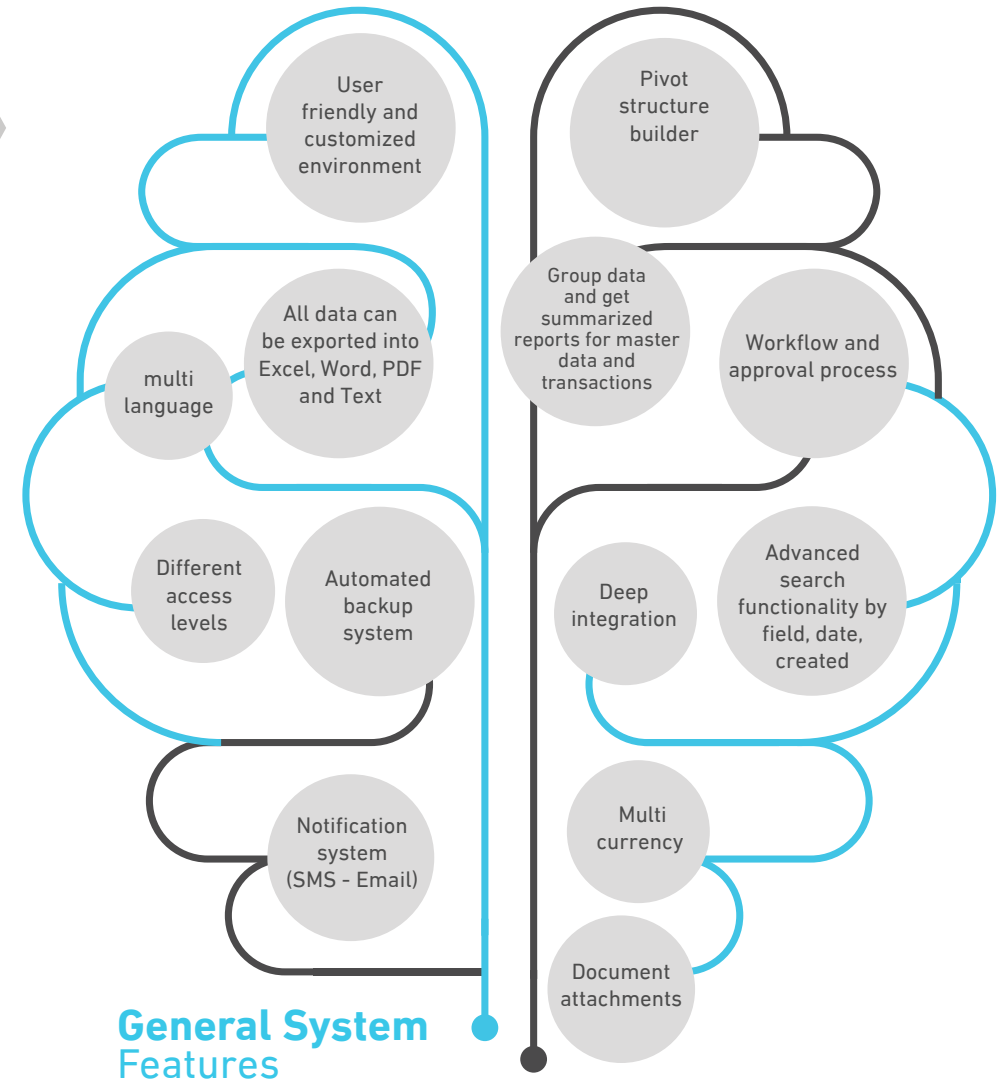

Triosuite

Learning and Education
Technology

Education Management System

Complimentary solution with Deep integration cross All Modules

Education System Function

- Configure Academic structure.
- Academic calendar.
- Configure Buildings Structure (Define halls and Classrooms).
- Follow-up on the clearance and custody of the student.
- Defining academic courses (subjects).
- Defining the study instructions and the grading system.
- Defining study plans.
- Enrollment Applicants
- Manage student information.
- Admission Management.
- Registration, Add-Drop and Withdraw Managements.
- Level exams.
- Follow-up behavioral violations.
- Automatic and manual penalties and fines.
- Postponement within rules.
- Exams Scheduling with conflicts forecasting.
- Marks and grades in percent or point Scales.
- Attendance and absence Monitoring.
- Scholarships and Sponsorships.
- Supporting all kinds of discounts.
- Major Modification and Hour Equivalence.
- Announcements.
- Complaints.