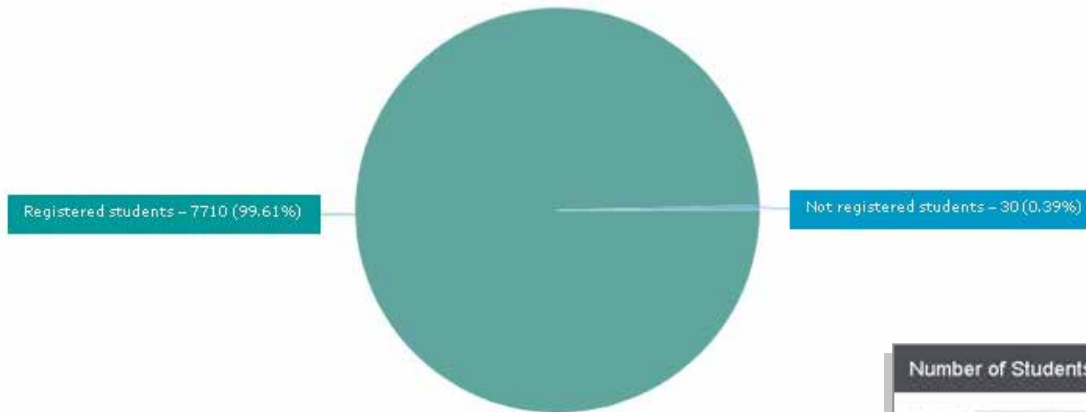

Status of Students based on Registration Year 2021/2022

Number of Students in 2021/2022 +

Period:

7740

Total Number of Students